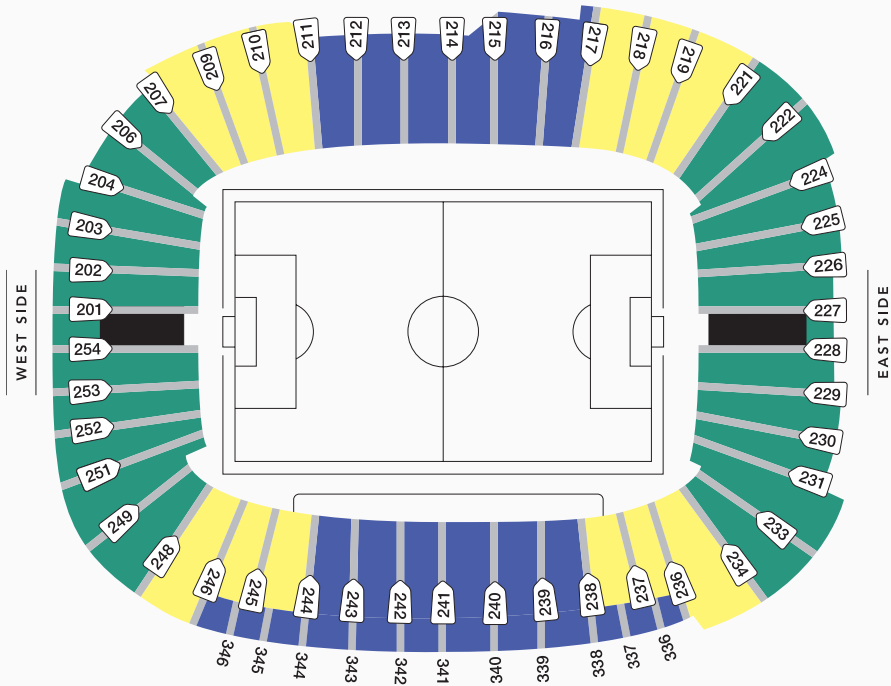

# Save big with 10+ people!

Group tickets starting at \$33/person<sup>1</sup>

Section	Group Pricing <sup>1</sup>	Regular Pricing <sup>3</sup>
■ Endline <sup>2</sup>	\$33	\$45
■ Corners	\$42	\$61
■ Sidelines	\$58	\$75

<sup>1</sup> Price includes taxes and fees. <sup>2</sup> Note that standing, drumming and chanting throughout the match is permitted in the West Endline section. <sup>3</sup> Regular price represents lowest priced single match ticket.